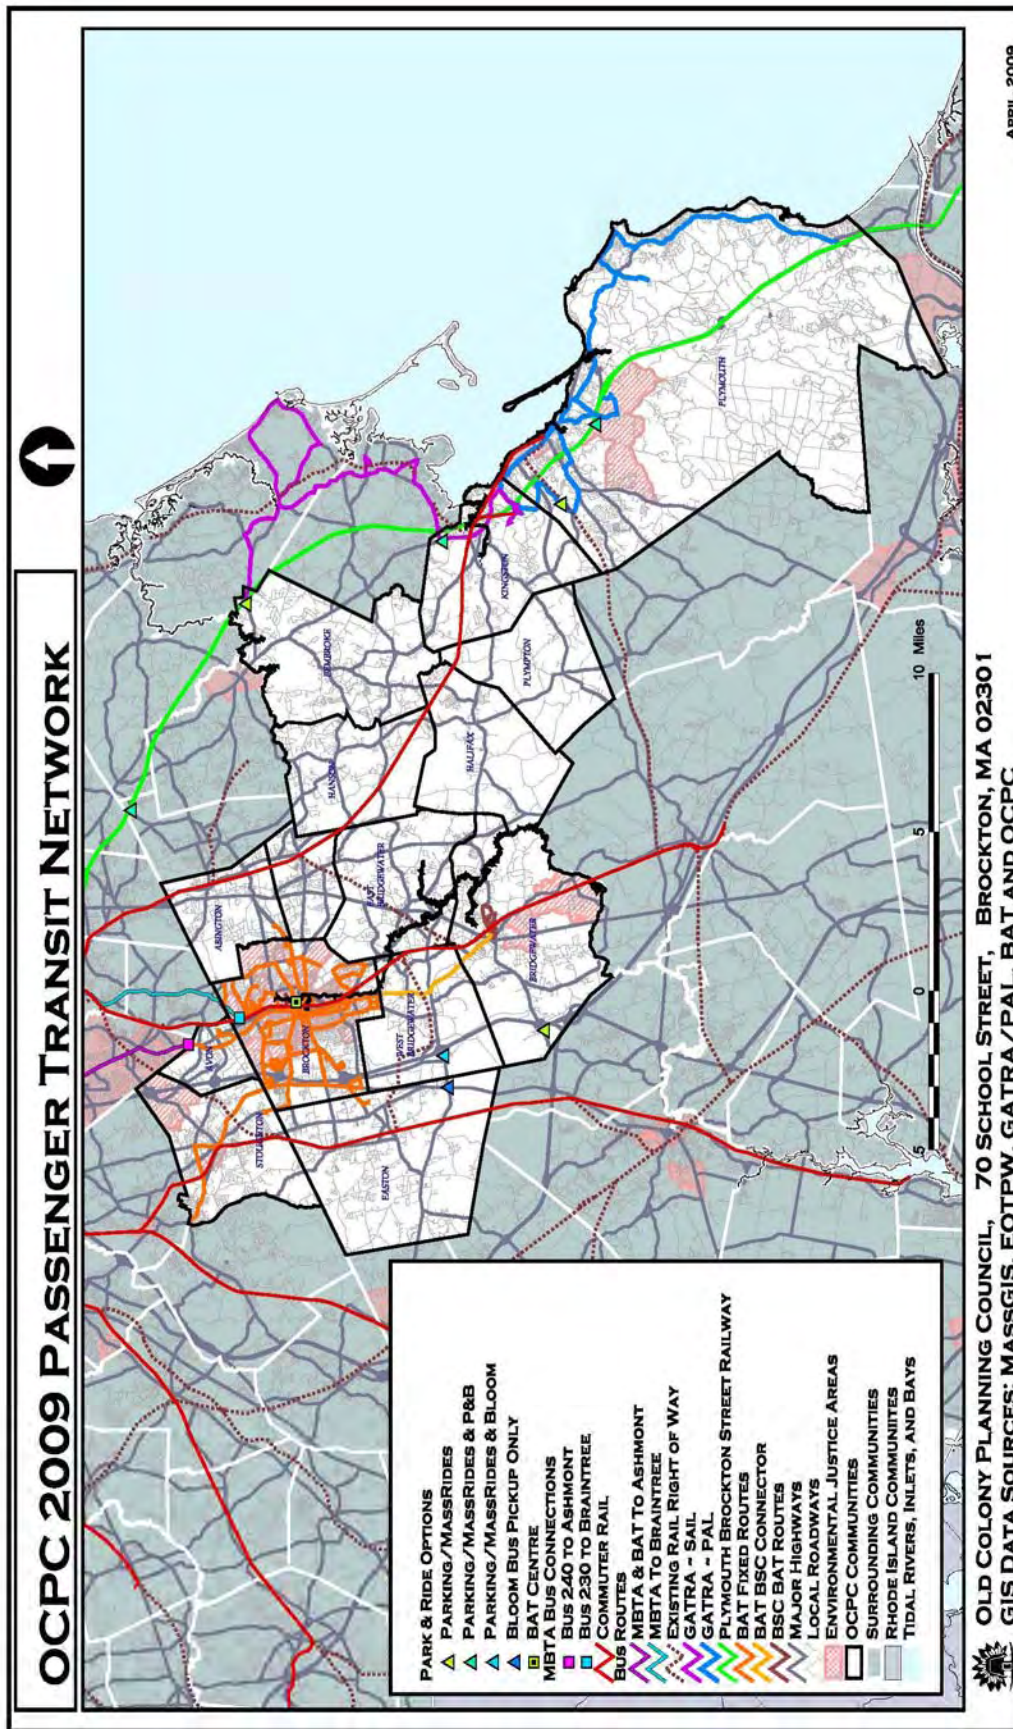

Passenger Transit Network Map