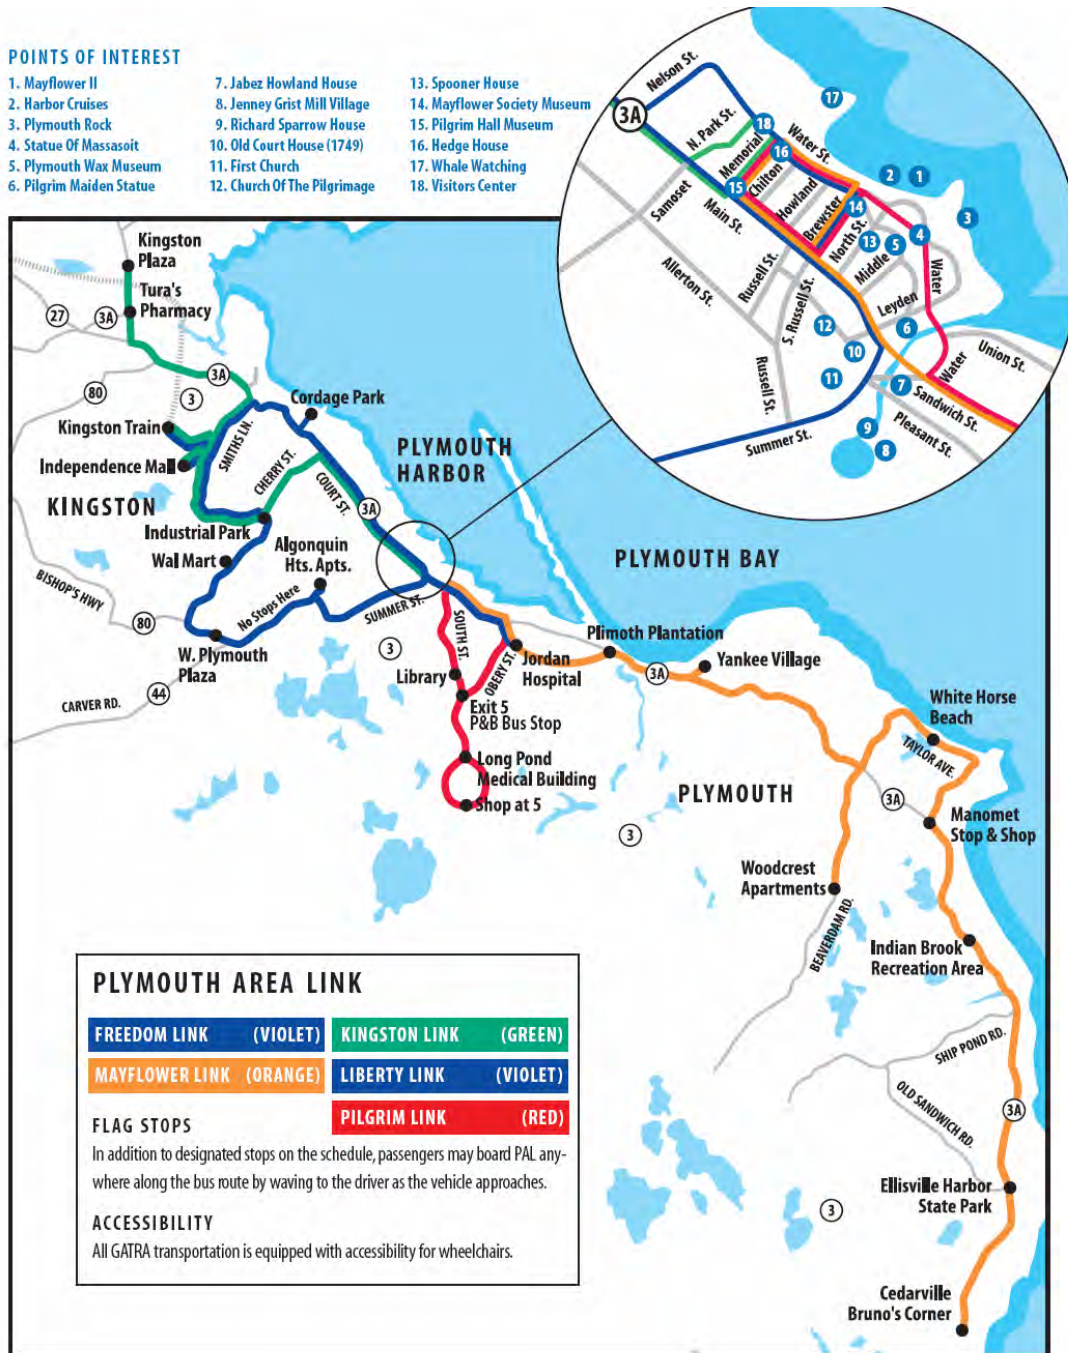

Plymouth Area Link GATRA

Plymouth Area Link

Sponsored by the Greater Attleboro Taunton Regional Transit Authority
10 Oak Street, 2nd Floor
Taunton, MA 02780
508-746-0378
www.gatra.org

POINTS OF INTEREST

1. Mayflower II	7. Jabez Howland House	13. Spooner House
2. Harbor Cruises	8. Jenney Grist Mill Village	14. Mayflower Society Museum
3. Plymouth Rock	9. Richard Sparrow House	15. Pilgrim Hall Museum
4. Statue Of Massasoit	10. Old Court House (1749)	16. Hedge House
5. Plymouth Wax Museum	11. First Church	17. Whale Watching
6. Pilgrim Maiden Statue	12. Church Of The Pilgrimage	18. Visitors Center