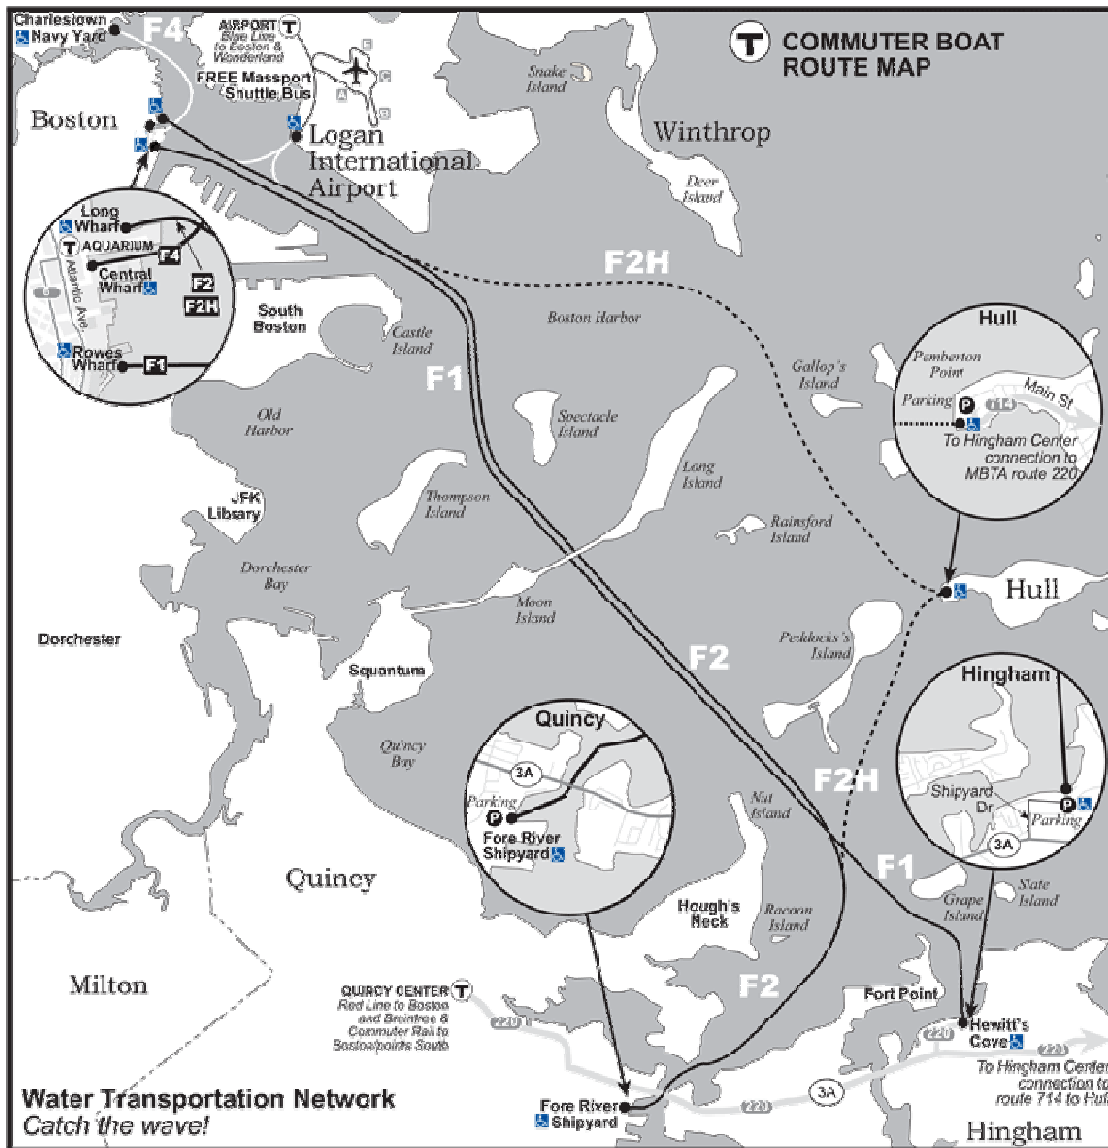

MBTA Commuter Boat

Hingham Shipyard to Rowe's Wharf (Boston)
Operated by: Harbor Cruises LLC

LOCATIONS	
Hingham Shipyard 349 Lincoln St. Hingham, MA 02043 (781)-749-8009	Rowe's Wharf 60 Rowe's Wharf Boston, MA 02110 (617)-227-4321
PARKING INFORMATION	
Hingham Shipyard 349 Lincoln St. Hingham, MA 02043 $1.00 Daily $1.75 Nightly