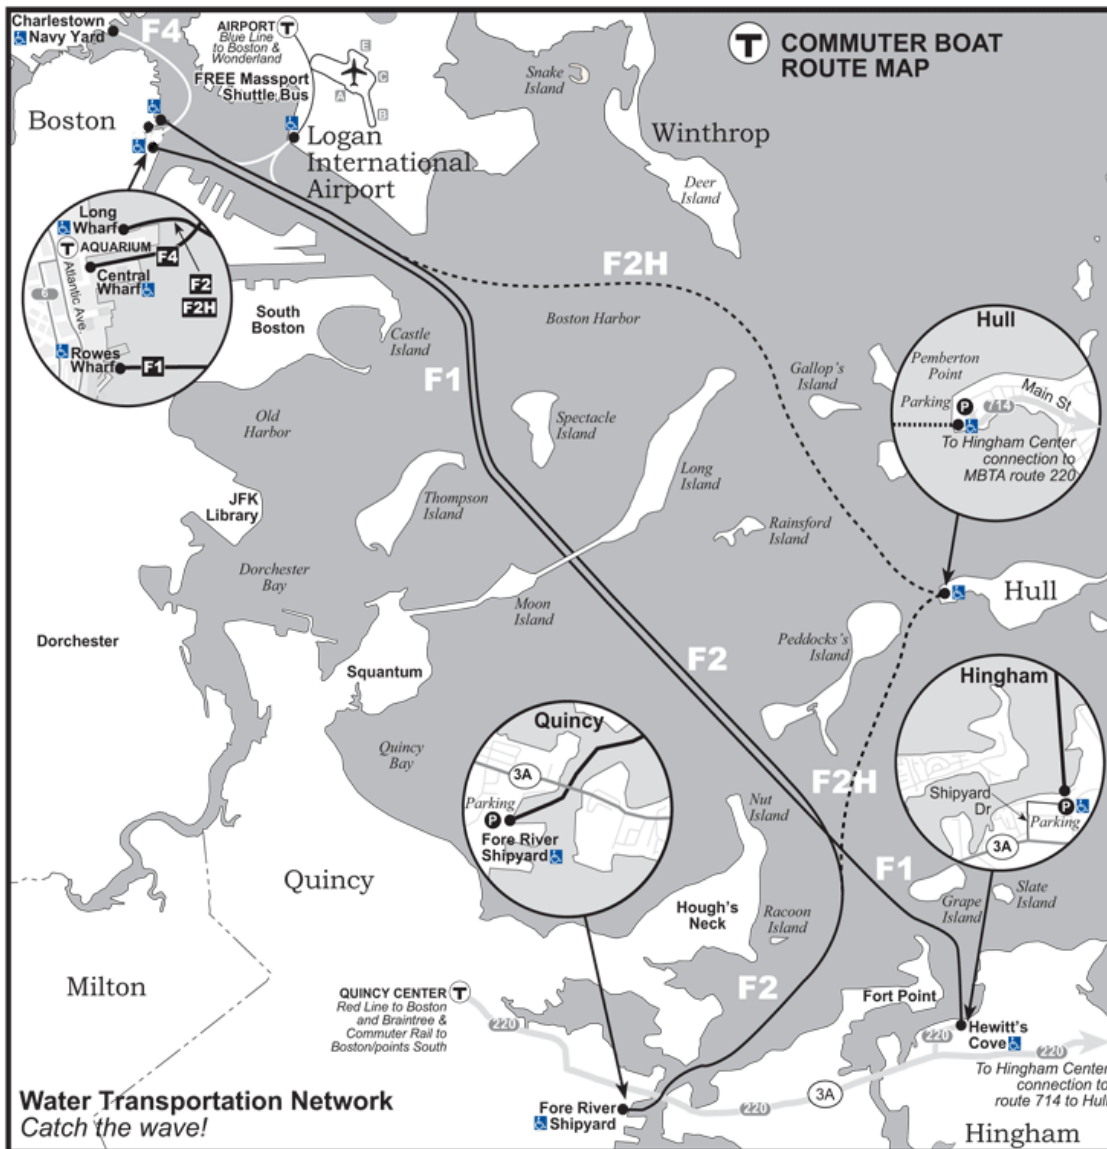

MBTA Commuter Boat

Hingham Shipyard to Rowe's Wharf (Boston)

Operated by: Harbor Cruises LLC

LOCATIONS	
Hingham Shipyard 349 Lincoln St. Hingham, MA 02043 (781)-749-8009	Rowe's Wharf 60 Rowe's Wharf Boston, MA 02110 (617)-227-4321
PARKING INFORMATION	
Hingham Shipyard 349 Lincoln St. Hingham, MA 02043 $1.00 Daily $1.75 Nightly