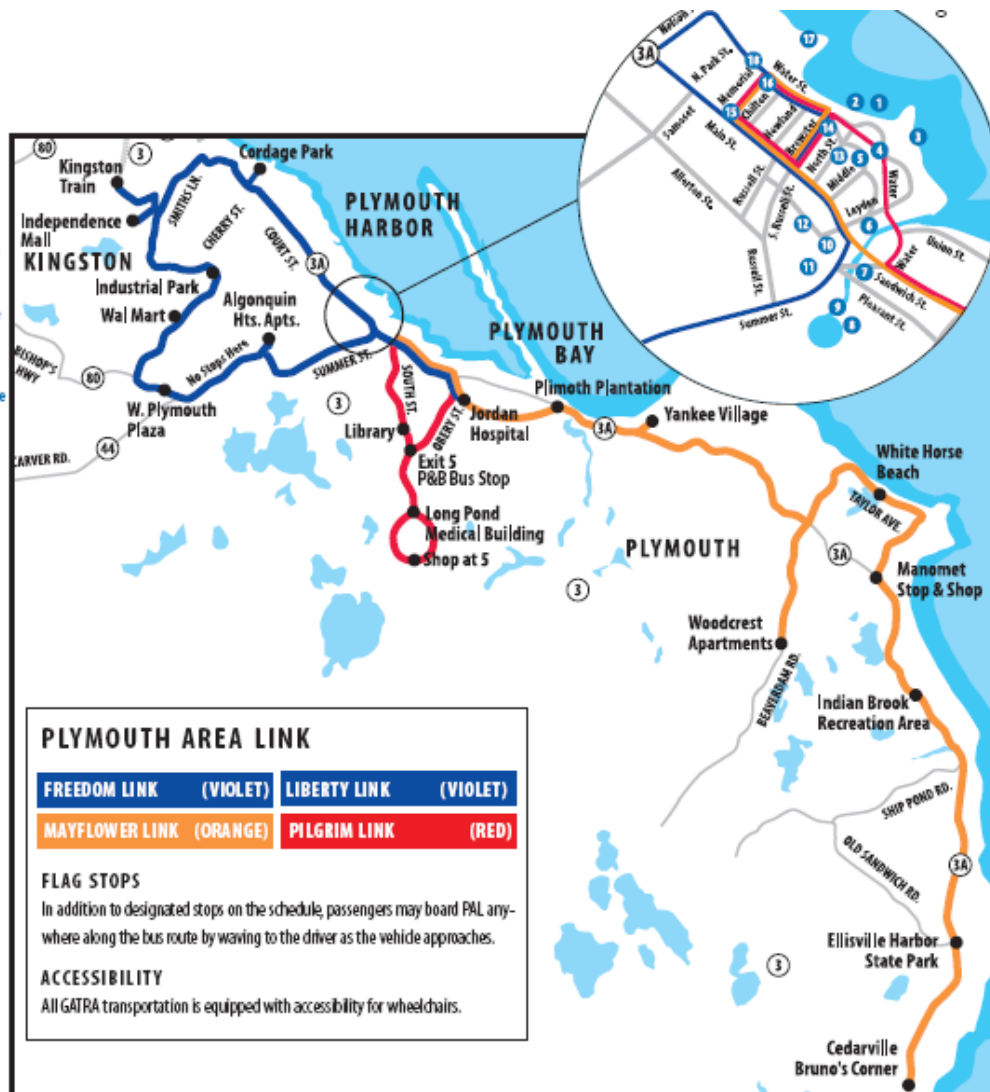

POINTS OF INTEREST

1. Mayflower II
2. Harbor Cruises
3. Plymouth Rock
4. Statue Of Massasoit
5. Plymouth Wax Museum
6. Pilgrim Maiden Statue
7. Jabez Howland House
8. Jenney Grist Mill Village
9. Richard Sparrow House
10. Old Court House (1749)
11. First Church
12. Church Of The Pilgrimage
13. Spooner House
14. Mayflower Society Museum
15. Pilgrim Hall Museum
16. Hedge House
17. Whale Watching
18. Visitors Center