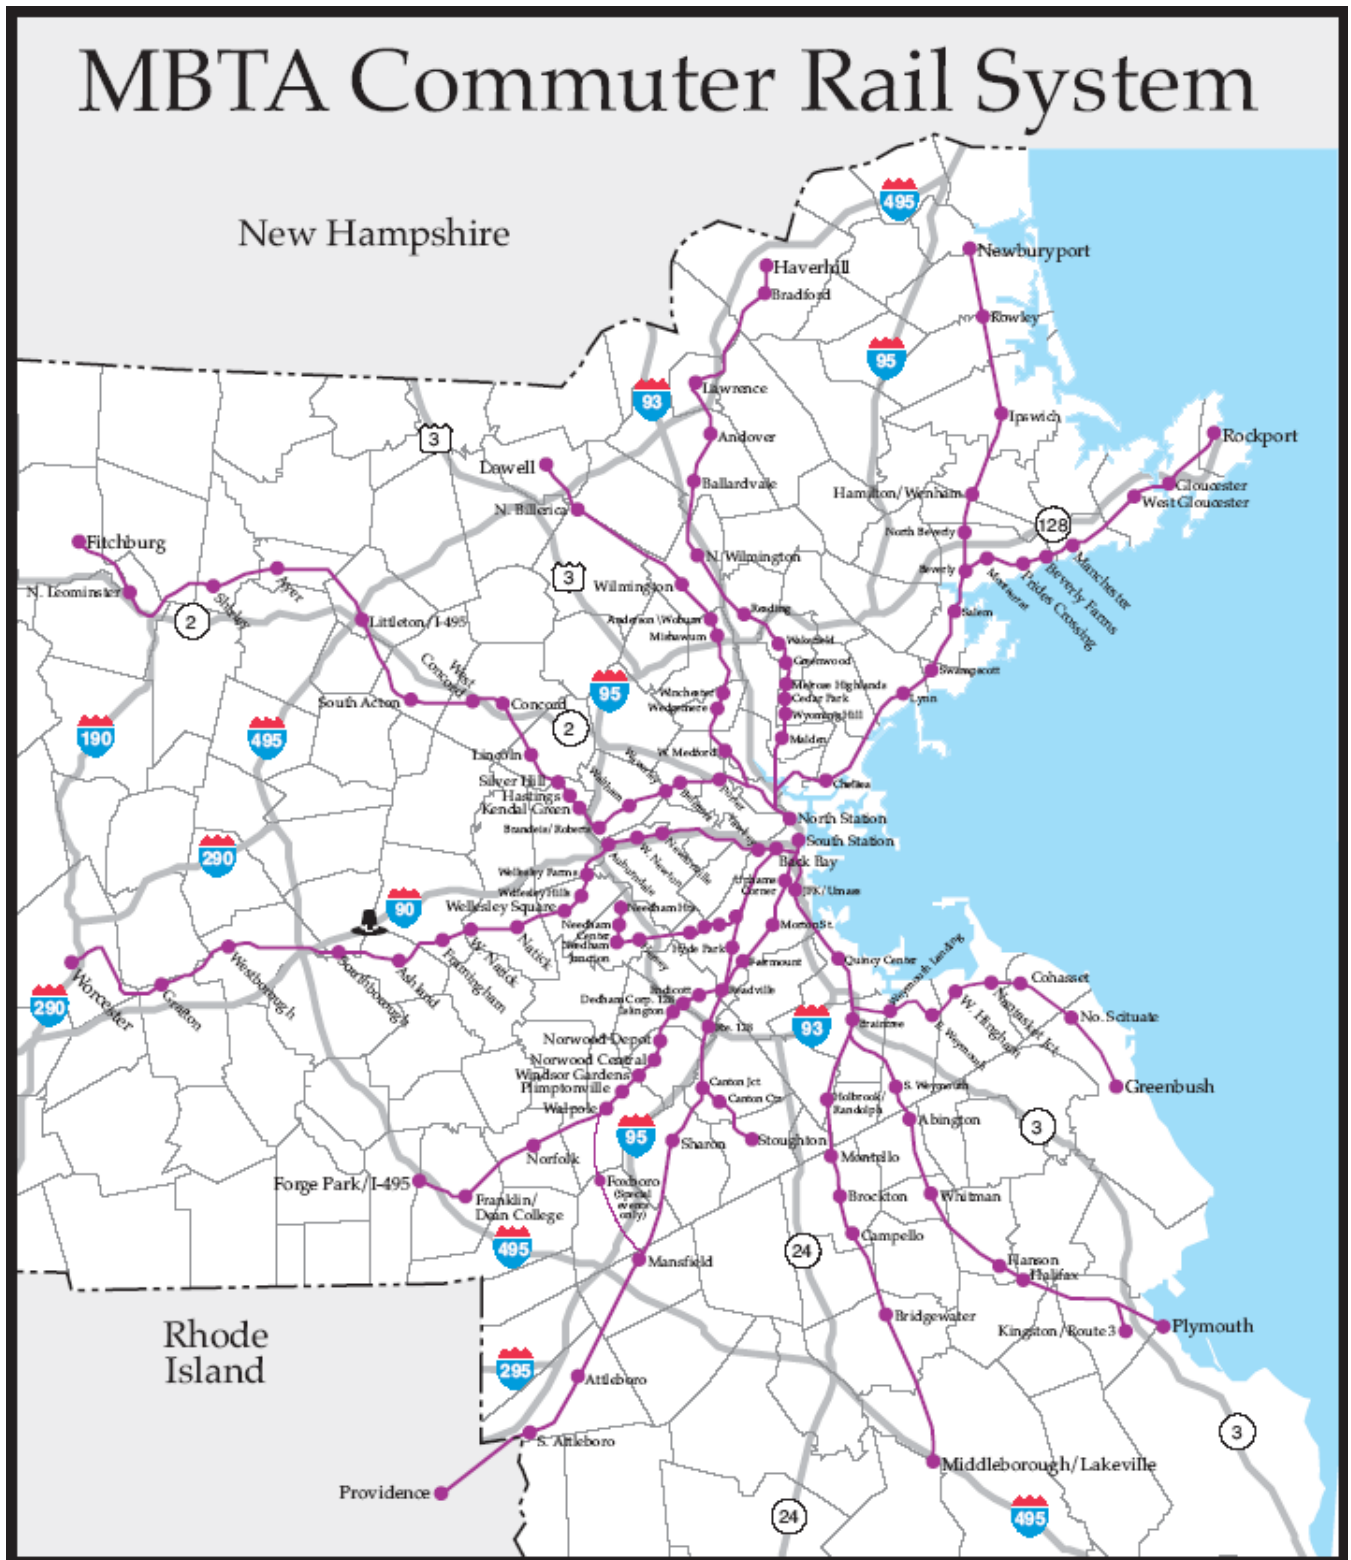

Commuter Rail Service
Commuter Rail Map