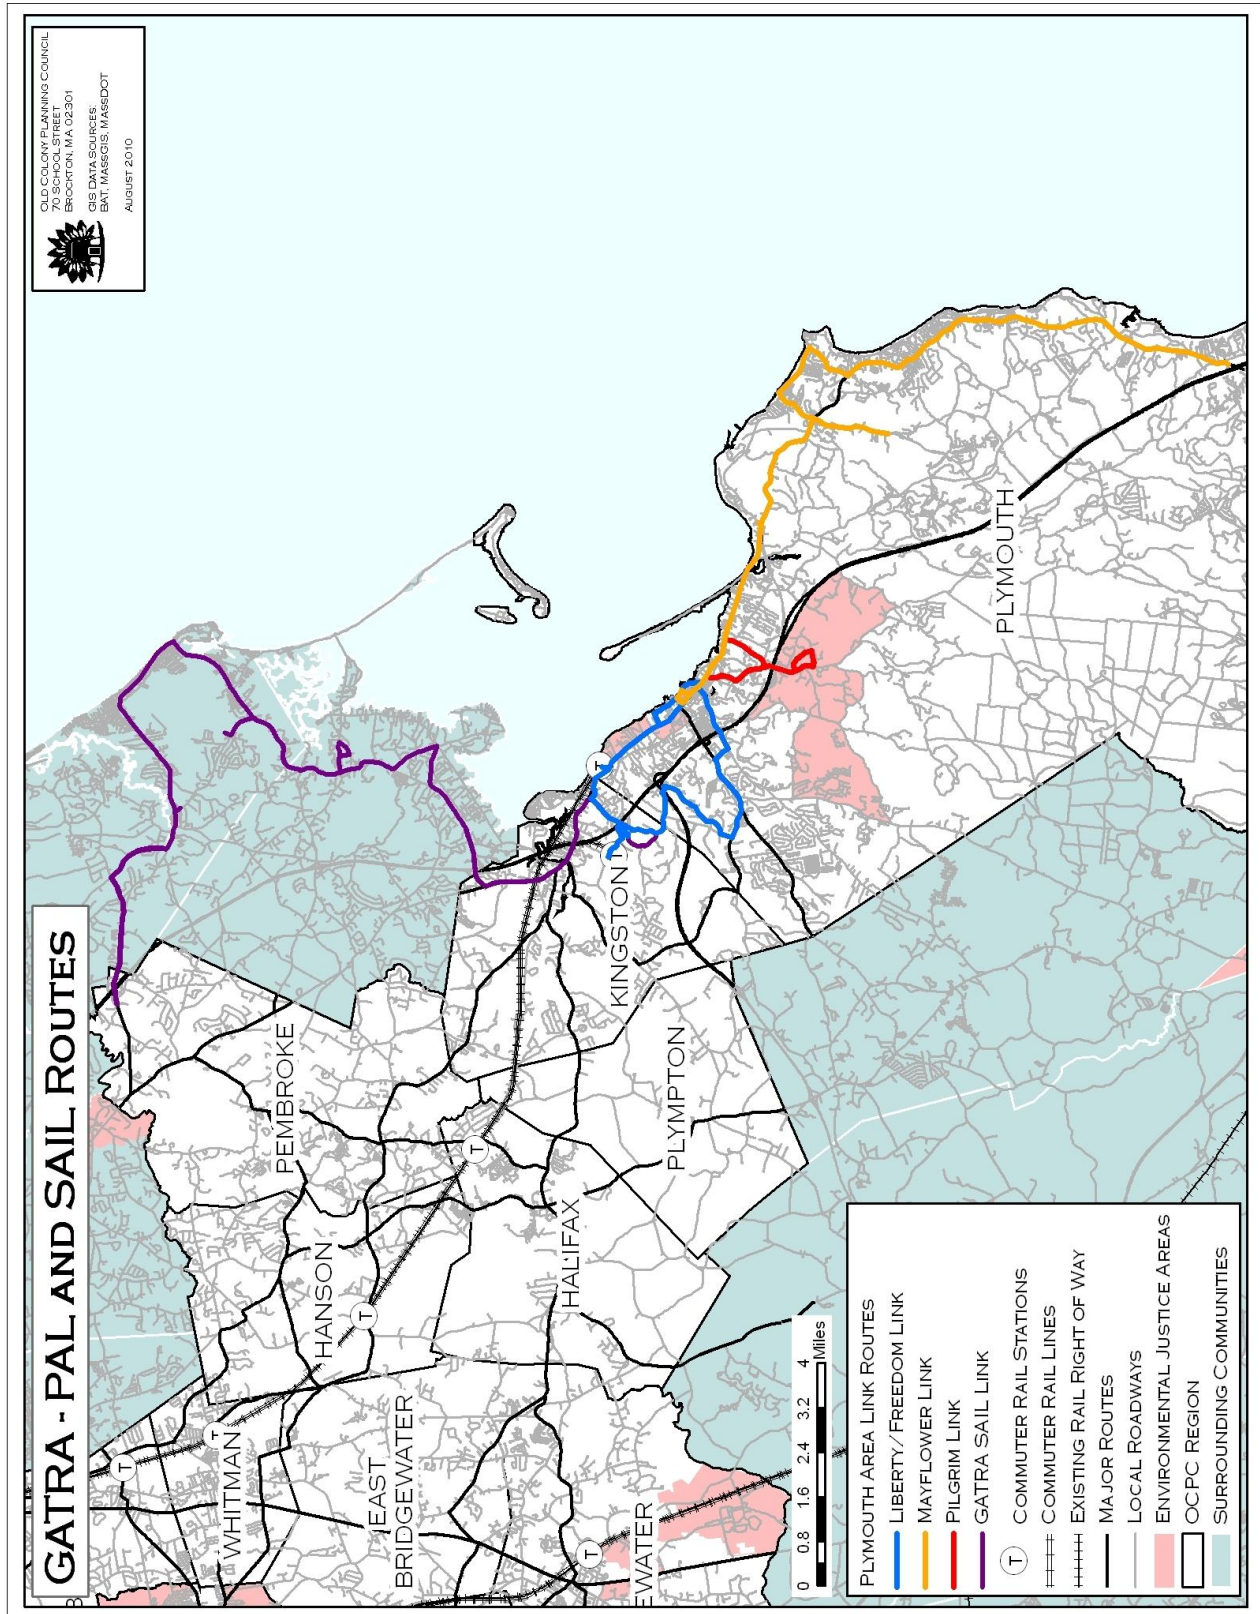

GATRA/PAL Services Map

GATRA/ PAL Liberty

Liberty Link								
Plymouth Center	Algonquin Hts. Apts.	West Plymouth Plaza	Wal-mart	Industrial Park	Independence Mall	Kingston Train	Cordage Park	Plymouth Center
-----	-----	-----	-----	6:25 AM	6:30 AM	-----	6:40 AM	6:52 AM
7:00 AM	7:10 AM	7:15 AM	7:20 AM	7:25	7:30	-----	7:40	7:52
8:00	8:10	8:15	8:20	8:25*	8:30	-----	8:40	8:52
9:00	9:10	9:15	9:20	9:25	9:30	9:35	9:45	9:57
10:00	10:10	10:15	10:20	10:25	10:30	10:35	10:45	10:57
11:00	11:10	11:15	11:20	11:25	11:30	-----	11:40	11:52
12:00 PM	12:10 PM	12:15 PM	12:20 PM	12:25 PM	12:30 PM	-----	12:40 PM	12:52 PM
1:00	1:10	1:15	1:20	1:25	1:30	1:35 PM	1:45	1:57
2:00	2:10	2:15	2:20	2:25	2:30	-----	2:40	2:52
3:00	3:10	3:15	3:20	3:25	3:30	3:35	3:45	3:57
4:00	4:10	4:15	4:20	4:25	4:30	-----	4:40	4:52
5:00	5:10	5:15	5:20	5:25				