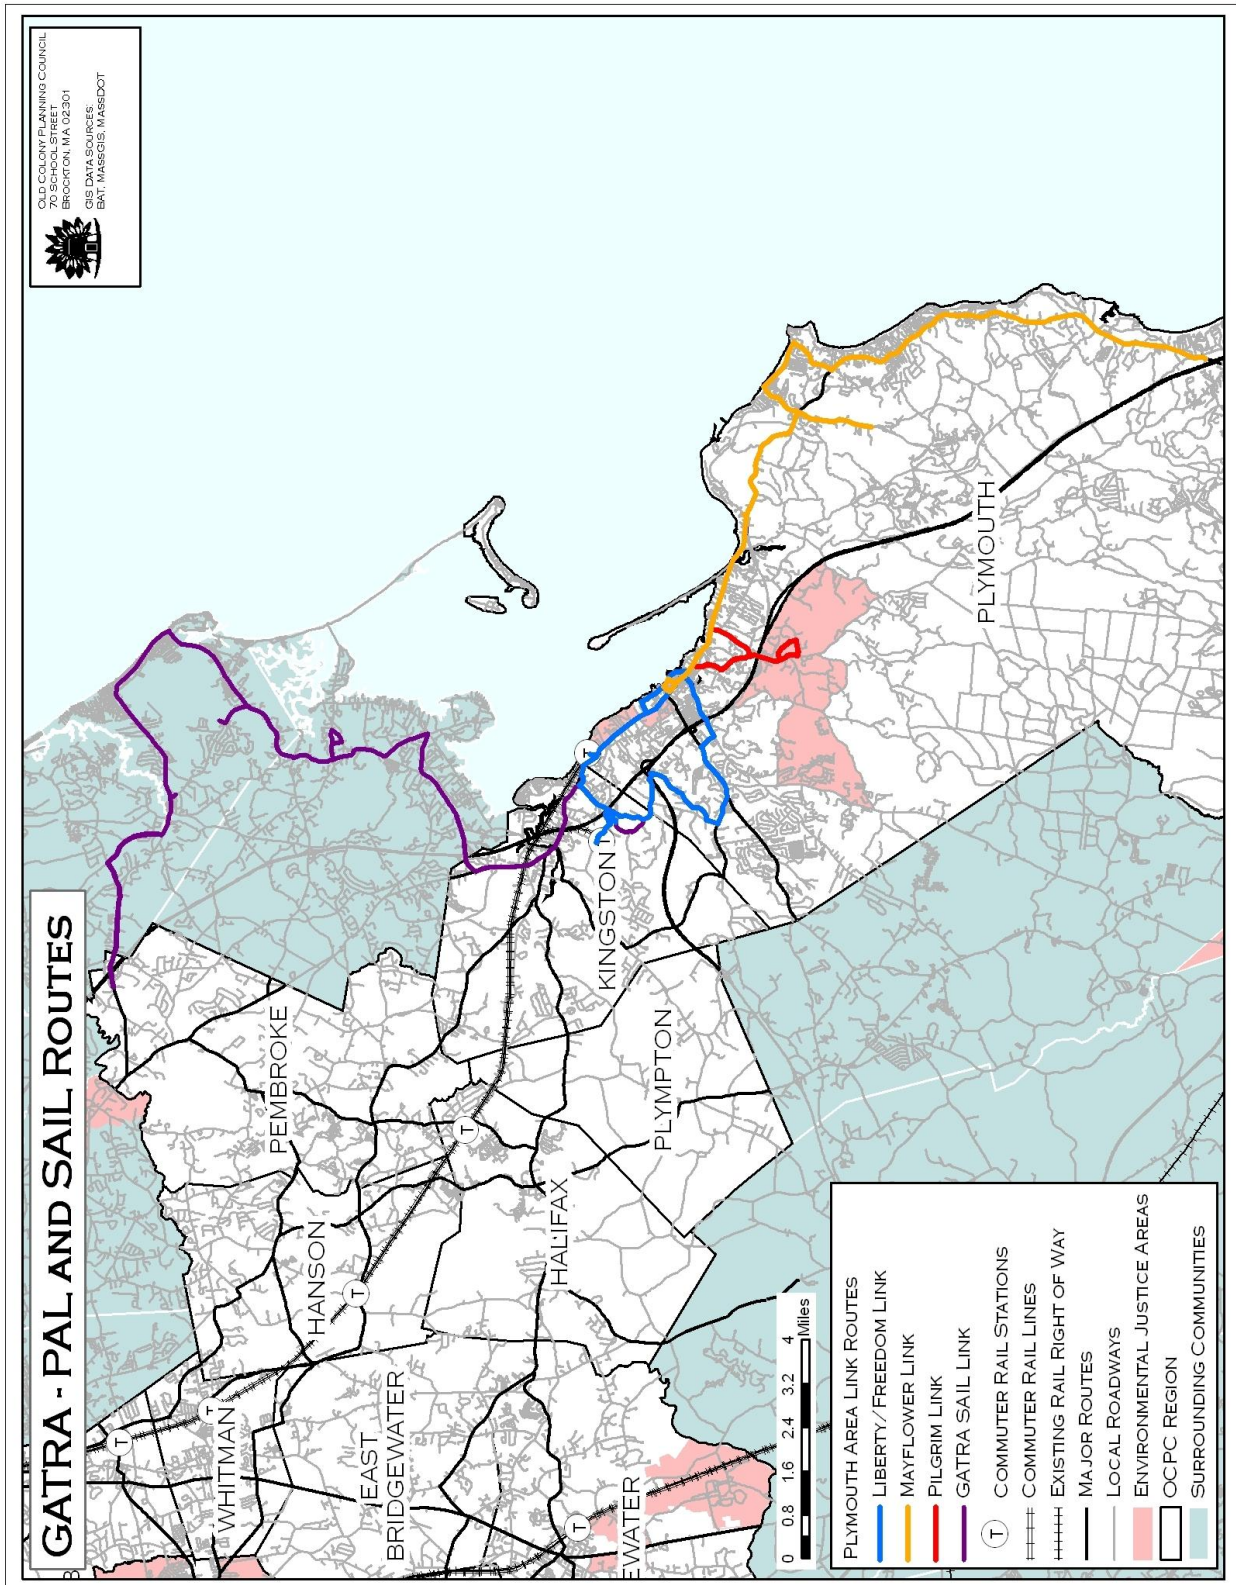

GATRA/PAL Services Map

GATRA/ PAL Liberty

Liberty Link								
Plymouth Center	Algonquin Hts. Apts.	West Plymouth Plaza	Walmart	Industrial Park	Independence Mall	Kingston Train	Cordage Park	Plymouth Center
-----	-----	-----	-----	6:25 AM	6:30 AM	-----	6:40 AM	6:52 AM
7:00 AM	7:10 AM	7:15 AM	7:20 AM	7:25	7:30	-----	7:40	7:52
8:00	8:10	8:15	8:20	8:25*	8:30	-----	8:40	8:52
9:00	9:10	9:15	9:20	9:25	9:30	9:35	9:45	9:57
10:00	10:10	10:15	10:20	10:25	10:30	10:35	10:45	10:57
11:00	11:10	11:15	11:20	11:25	11:30	-----	11:40	11:52
12:00 PM	12:10 PM	12:15 PM	12:20 PM	12:25 PM	12:30 PM	-----	12:40 PM	12:52 PM
1:00	1:10	1:15	1:20	1:25	1:30	1:35 PM	1:45	1:57
2:00	2:10	2:15	2:20	2:25	2:30	-----	2:40	2:52
3:00	3:10	3:15	3:20	3:25	3:30	3:35	3:45	3:57
4:00	4:10	4:15	4:20	4:25	4:30	-----	4:40	4:52
5:00	5:10	5:15	5:20	5:25	5:30	5:35	5:45	5:57
6:00	6:10	6:15	6:20	6:25				