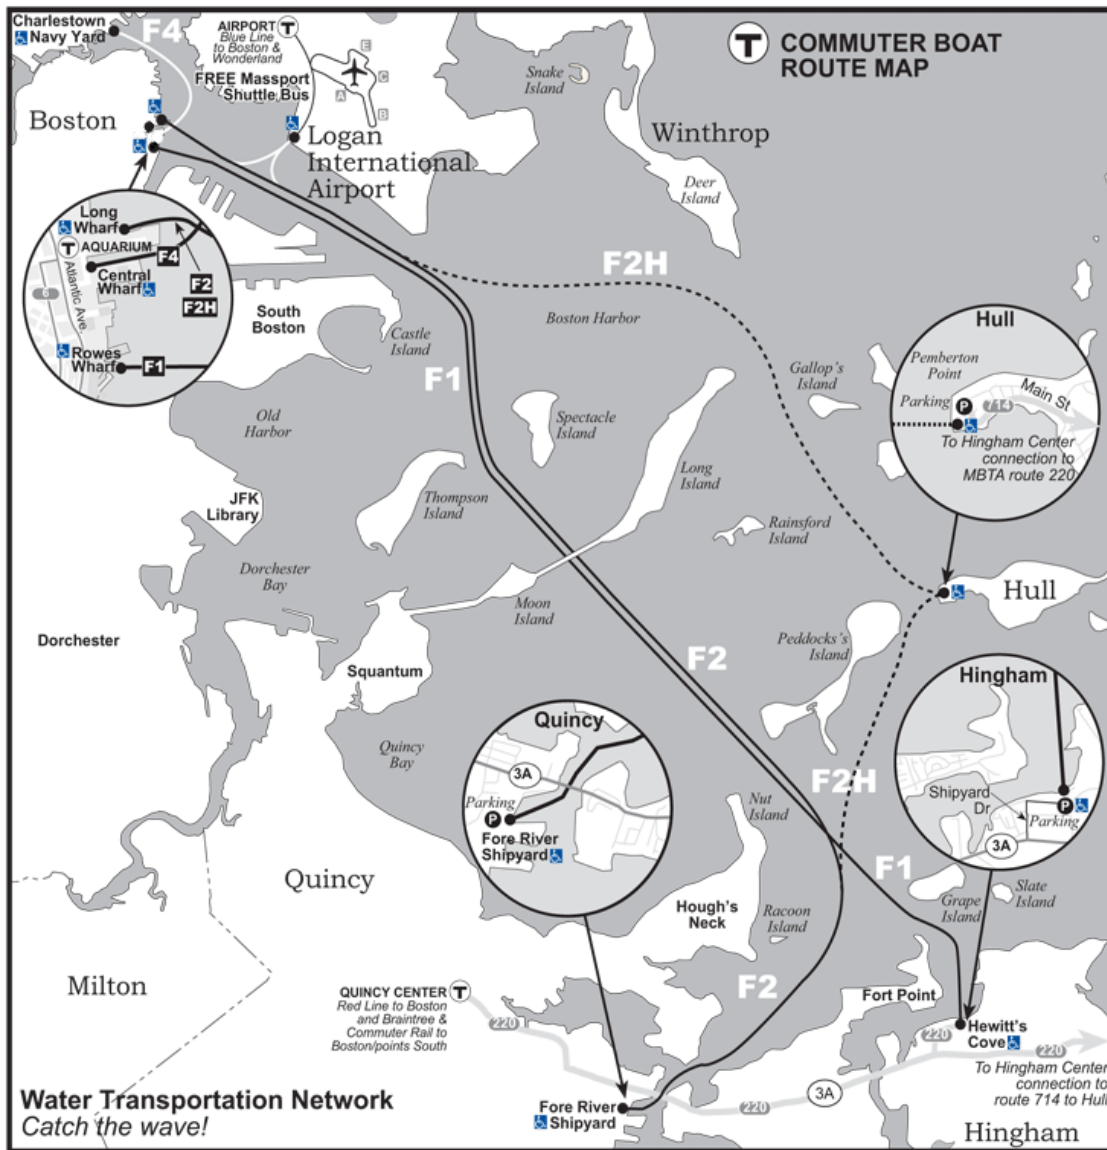

MBTA Commuter Boat

Hingham Shipyard to Rowe's Wharf (Boston)
Operated by: Harbor Cruises LLC

www.mbta.com

LOCATIONS	
Hingham Shipyard 349 Lincoln St. Hingham, MA 02043 (781)-749-8009	Rowe's Wharf 60 Rowe's Wharf Boston, MA 02110 (617)-227-4321
PARKING INFORMATION	
Hingham Shipyard 349 Lincoln St. Hingham, MA 02043 $1.00 Daily $1.75 Nightly