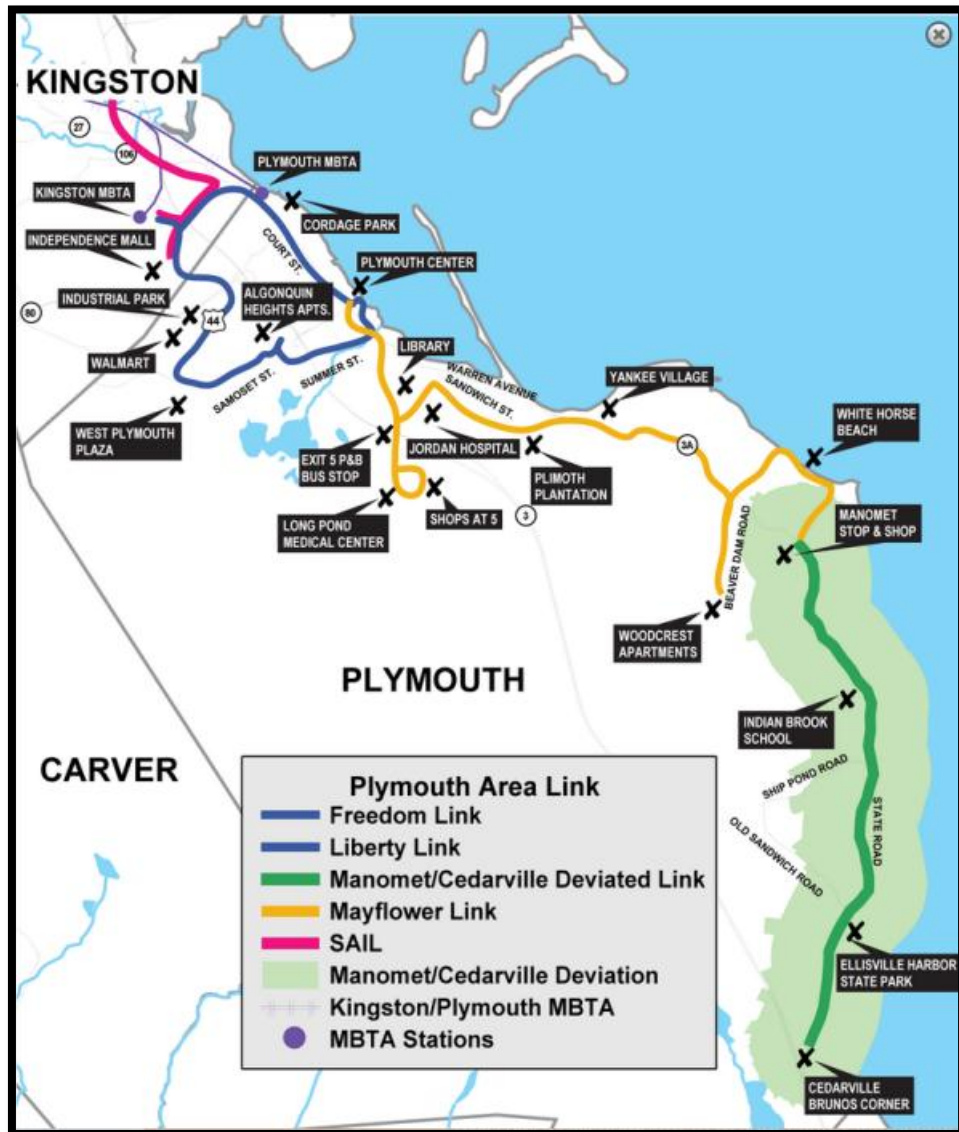

Source: www.gatra.org