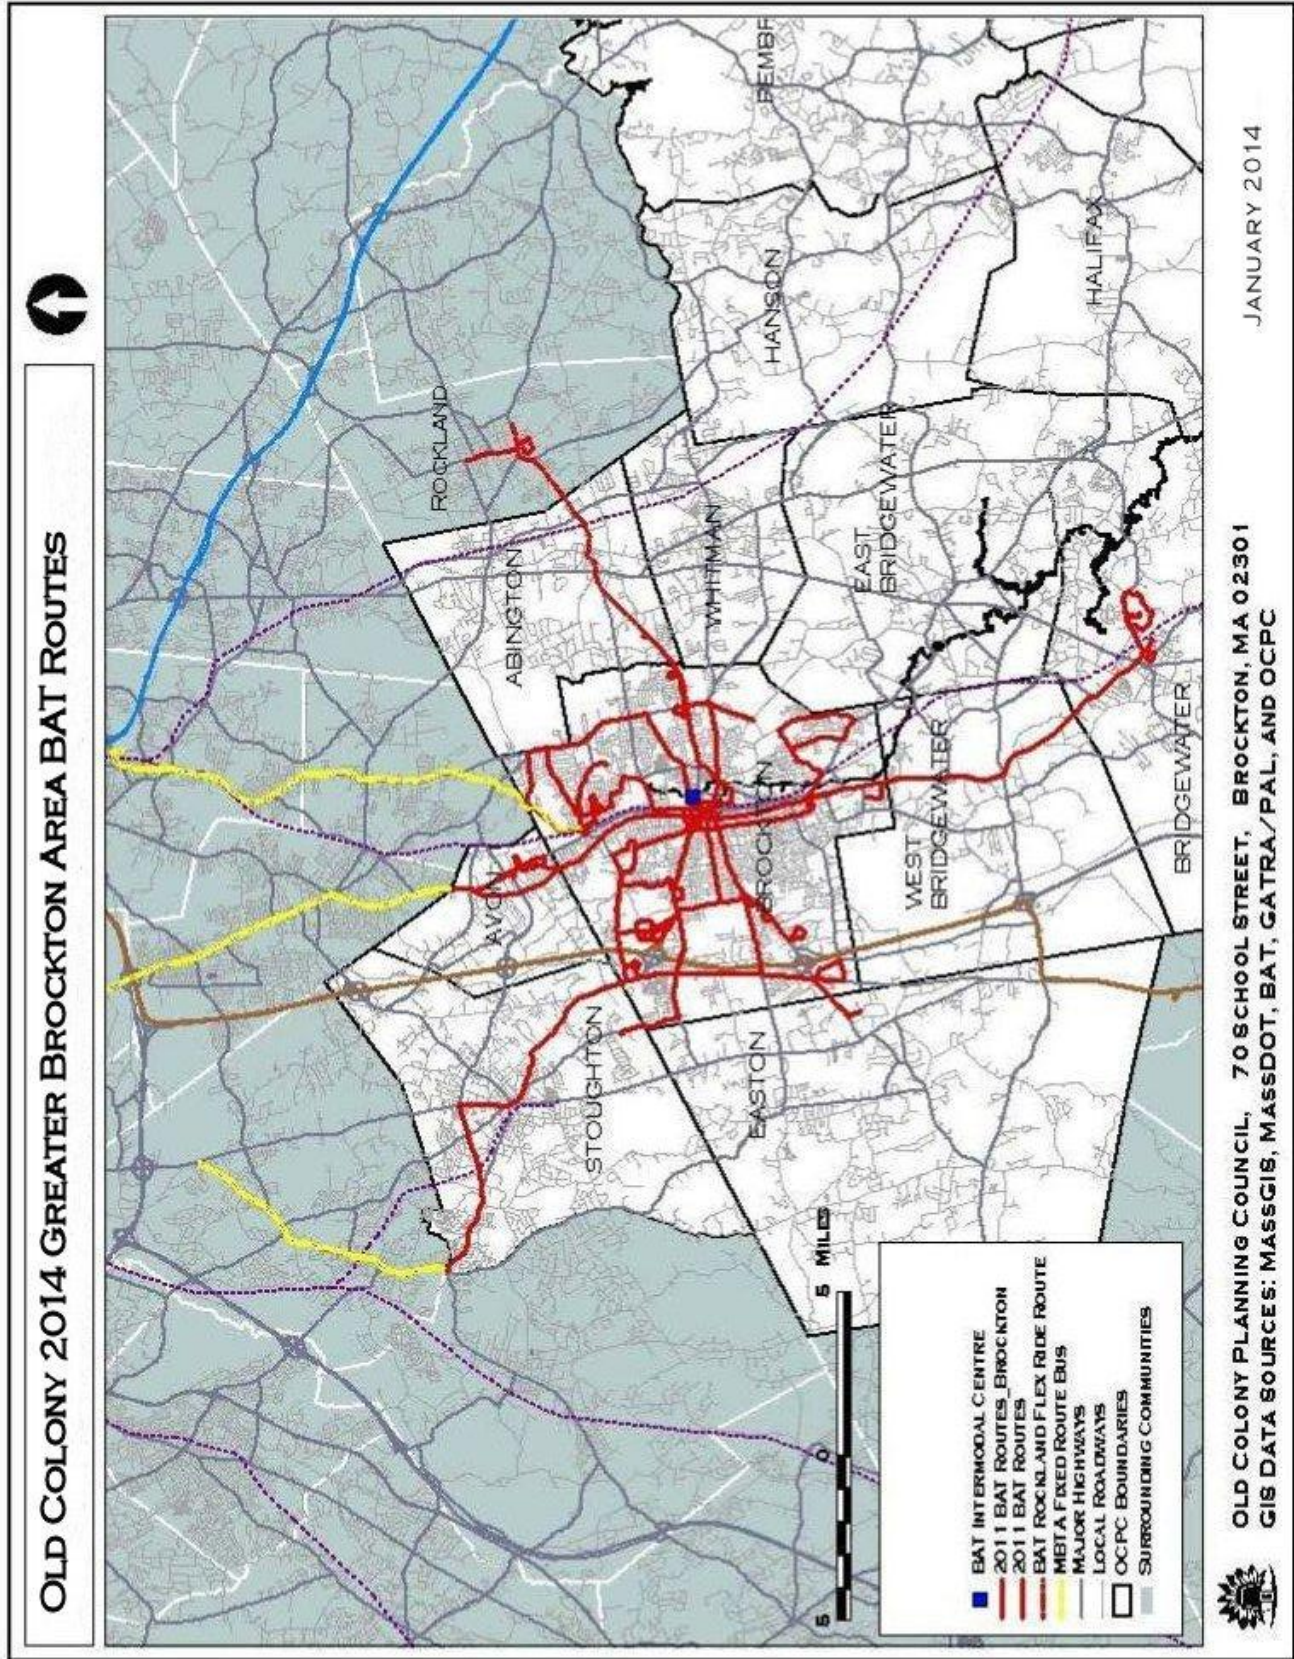

Brockton Area Transit Map